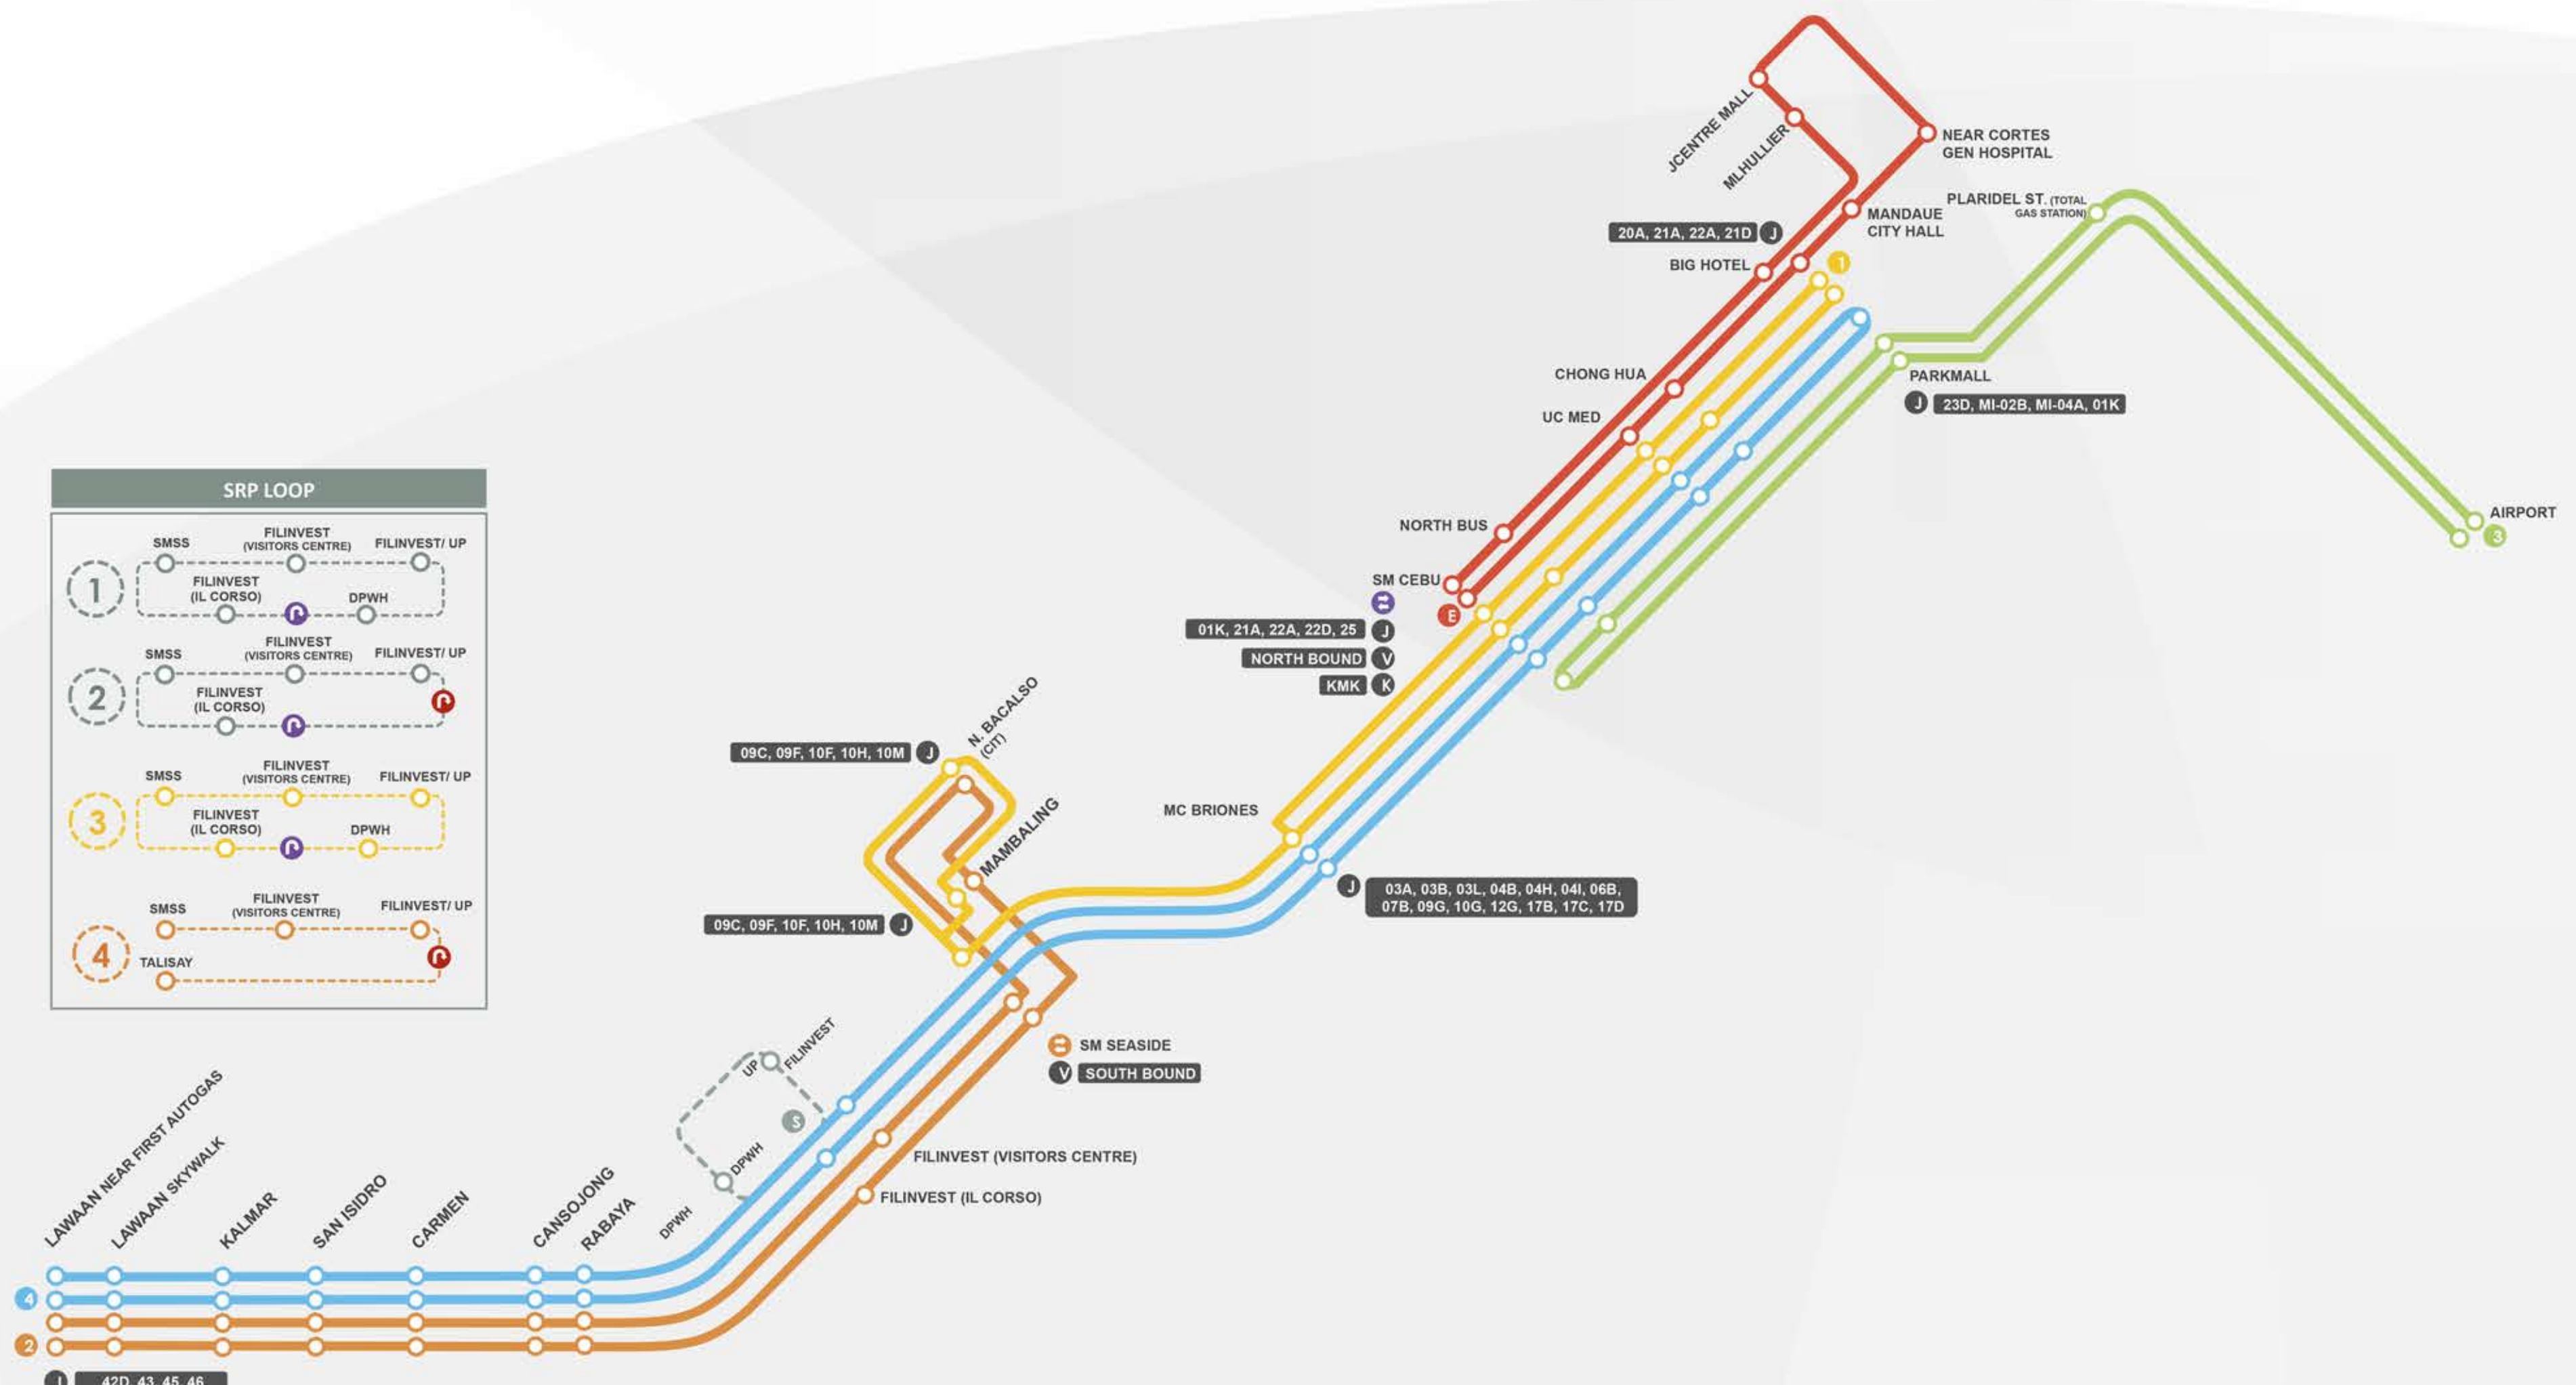

# mybus ROUTES

Route	Operating Hours	Interval	Fare	Stops
<b>1</b> ROUTE 1 PARKMALL - MAMBALING	8AM-10PM	10-15 MINS.	REG - P25 SENIOR/PWD - P20	PARKMALL, UC MED DUANO AVE., SM CEBU, MC BRIONES, SM SEASIDE, MAMBALING PHOENIX GAS STATION, N. BACALSO CIT, SM SEASIDE, MC BRIONES, SM CEBU, NORTH BUS NORTHBOUND, UC MED MANTAWI DRIVE, CHONG HUA, PARKMALL
<b>2</b> ROUTE 2 TALISAY - MAMBALING	8AM-10PM	20 MINS.	REG - P25 SENIOR/PWD - P20	LAWAAN TALISAY NEAR FIRST AUTOGAS, LAWAAAN SKYWALK, KALMAR ST., SAN ISIDRO, CARMEN, CANSOJONG, RABAYA, FILINVEST IL CORSO, SM SEASIDE, MAMBALING PHOENIX GAS STATION, N. BACALSO CIT, SM SEASIDE, FILINVEST VISITORS CENTRE, FININVEST/UP**, RABAYA, CANSOJONG, CARMEN, SAN ISIDRO, KALMAR, LAWAAAN SKYWALK, LAWAAAN TALISAY NEAR FIRST AUTOGAS
<b>3</b> ROUTE 3 AIRPORT - SM CEBU	6AM-9PM	30 MINS.	REG - P25 SENIOR/PWD - P20	AIRPORT, PLARIDEL ST. TOTAL GAS STATION, PARKMALL, NORTH BUS SOUTHBOUND, SM CEBU, PARKMALL, AIRPORT
<b>4</b> ROUTE 4 TALISAY - MANDAUE	6AM-10PM	1 HR	REG - P40 SENIOR/PWD - P32	LAWAAAN TALISAY NEAR FIRST AUTOGAS, LAWAAAN SKYWALK, KALMAR ST., SAN ISIDRO, CARMEN, CANSOJONG, RABAYA, FILINVEST IL CORSO, MC BRIONES, SM CEBU, NORTH BUS NORTHBOUND, UC MED MANTAWI DRIVE, CHONG HUA, PARKMALL, UC MED DUANO AVE., SM CEBU, MC BRIONES, FILINVEST VISITORS CENTRE, RABAYA, CANSOJONG, CARMEN, SAN ISIDRO, KALMAR, LAWAAAN SKYWALK, LAWAAAN TALISAY NEAR FIRST AUTOGAS
<b>E</b> EXTENDED MANDAUE ROUTE SM CEBU - JCENTRE	8AM-10PM	20 MINS	REG - P25 SENIOR/PWD - P20	SM CEBU, UC MED MANTAWI DRIVE, CHONG HUA MANTAWI DRIVE, PARKMALL, MANDAUE CITY HALL RIZAL BONIFACIO STAGE, NEAR CORTES GENERAL HOSPITAL, JCENTRE MALL, MLHULLIER A. DEL ROSARIO ST., BIG HOTEL MANTAWI DRIVE, NORTH BUS SOUTHBOUND, SM CEBU
<b>1</b> SRP LOOP 1	OPERATING HRS (SMSS): 4:00AM-12:00PM OPERATING HRS (FILINVEST): 11AM-1PM	INTERVAL: 1 HR	REG - P25 SENIOR/PWD - P20	SM SEASIDE, FILINVEST VISITORS CENTRE, FILINVEST/UP/DPWH PARDO RD., FILINVEST IL CORSO, SM SEASIDE
<b>2</b> SRP LOOP 1	OPERATING HRS (SMSS): 4:40PM-6:40PM OPERATING HRS (FILINVEST) 5PM-7PM	INTERVAL: 1 HR	REG - P25 SENIOR/PWD - P20	SM SEASIDE, FILINVEST VISITORS CENTRE, FILINVEST/UP (U-TURN) PARDO RD., FILINVEST IL CORSO, SM SEASIDE
<b>3</b> SRP LOOP 2	OPERATING HRS (SMSS): 6AM-8AM OPERATING HRS (FILINVEST) 6:30AM-8:30AM	INTERVAL: 30 MIN	REG - P25 SENIOR/PWD - P20	SM SEASIDE, FILINVEST VISITORS CENTRE, FILINVEST/UP/DPWH PARDO RD., FILINVEST IL CORSO, MC BRIONES, SM CEBU, PARKMALL
<b>4</b> ROUTE 2 SUB ROUTE	OPERATING HOURS: 1:40PM-3:40PM 7:40PM-9:40PM	INTERVAL: 1 HR	REG - P25 SENIOR/PWD - P20	SM SEASIDE, FILINVEST VISITORS CENTRE, FILINVEST/UP (U-TURN) PARDO RD., TALISAY